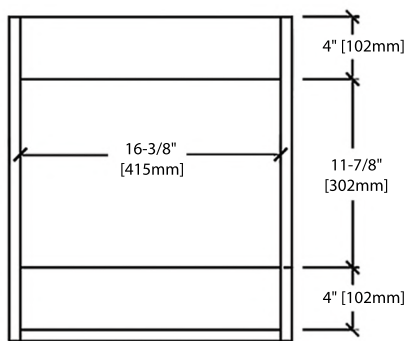

V8015 24

BACK VIEW

A10 1810 04

MIRROR

M6004 18

REQUIRED TOOLS

Tape Measure

Pencil