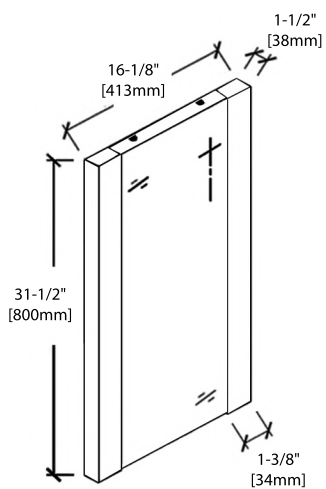

V8015 24

BACK VIEW

A10 1810 04

MIRROR

M6004 18

REQUIRED TOOLS

Tape Measure

Pencil

Electric Drill

Drill Bit (6mm)

Silicone

Screwdriver

Spirit Lever

PARTS INCLUDED

4A

10B