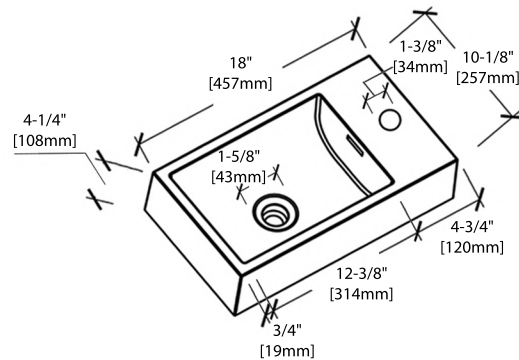

V8015 24

BACK VIEW

A10 1810 04

MIRROR

M6004 18

REQUIRED TOOLS

Tape Measure

Pencil

Electric Drill

Drill Bit (6mm)

Silicone

Screwdriver

Spirit Lever

PARTS INCLUDED

4A

10B